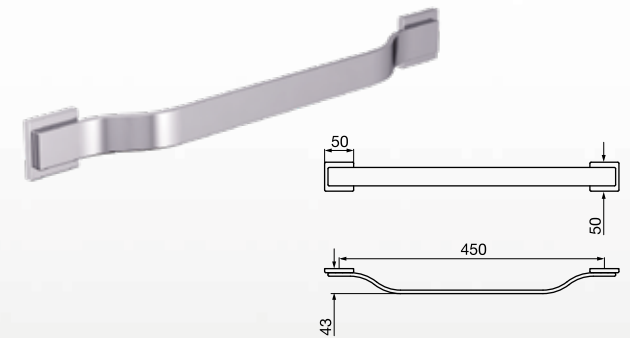

CR - BB - BG - BK - BN
PB - PG - PN - RG - SGR

FR163/J9

Toallero corto.

CR - BB - BG - BK - BN
PB - PG - PN - RG - SGR

FR164/J9

Barral 450 mm.

CR - BB - BG - BK - BN
PB - PG - PN - RG - SGR

FR166/J9