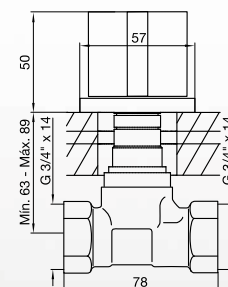

CR - BB - BG - BK - BN
PB - PG - PN - RG - SGR

FR163/J3

Toallero corto.

CR - BB - BG - BK - BN
PB - PG - PN - RG - SGR

FR164/J3

Barral 450 mm.

CR - BB - BG - BK - BN
PB - PG - PN - RG - SGR

FR166/J3