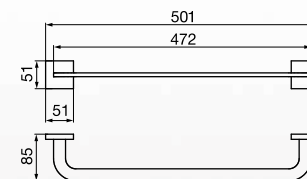

CR - BB - BG - BK - BN
PB - PG - PN - RG - SGR

FR163/J3

Toallero corto.

CR - BB - BG - BK - BN
PB - PG - PN - RG - SGR

FR164/J3

Barral 450 mm.

CR - BB - BG - BK - BN
PB - PG - PN - RG - SGR

FR166/J3