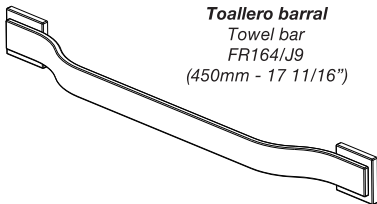

9

10

**Toallero barra corto**  
Towel holder  
FR163/J9

**Toallero barra**  
Towel bar  
FR164/J9  
(450mm - 17 11/16")

**Percha**  
Robe hook  
FR166/J9

**Portarrollo**  
Toilet roll holder  
FR167/J9

**Jabonera**  
Soap dish  
FR168/J9